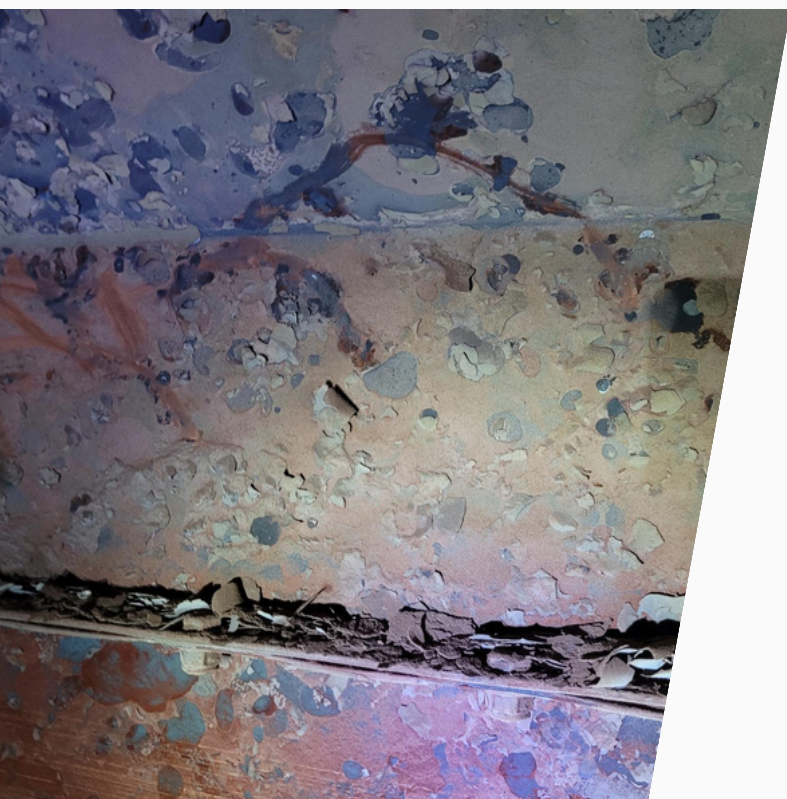

Lehr Cleaning Services

See the Results