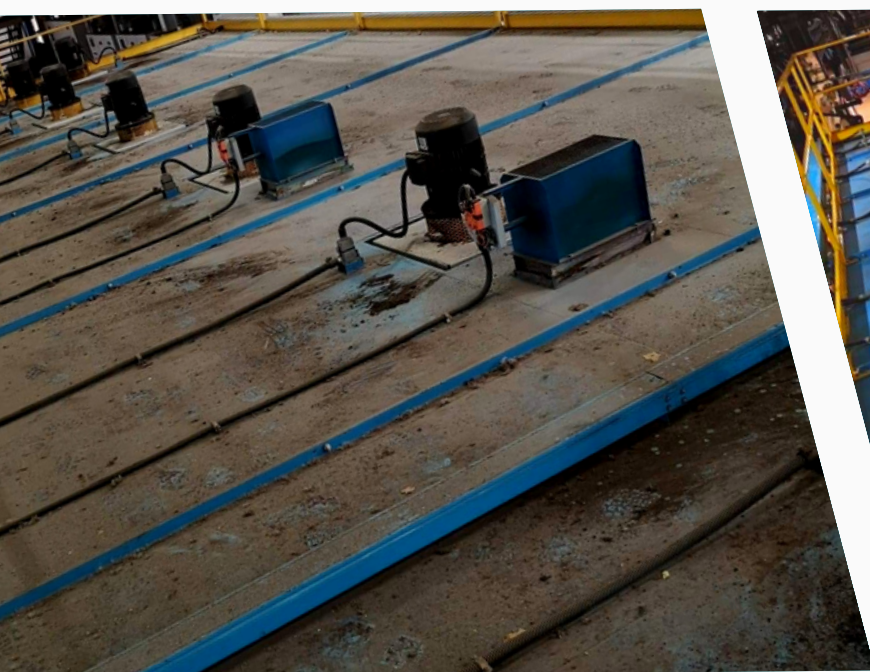

FIRE PREVENTION AND RESPONSE CLEANS

Kingfisher also offer Lehr cleaning services in cases **where there has been a fire at your industrial facility**. This gives you peace of mind that your essential machinery is **de-contaminated and clean ready for re-commissioning**.

Lehr cleaning can also help **prevent fires by removing dust, grime and contaminants within the machinery**. This is particularly important if the Lehrs do not receive periodic cleaning and have accumulated a substantial amount of dirt and grime.

LEHR ROOF CLEANS

It is an excellent idea to take advantage of shut-down maintenance periods to clean all Lehr roofs, when the structure is **cool enough for operatives to work safely**.

The removal of dust, oil and grime is another **fire prevention strategy**, and can reduce the risk of agitated material contaminating products on the production line.

Not to mention, a clean and respectable Lehr is much more **impressive to visitors and customers** than one coated in dust and oil.