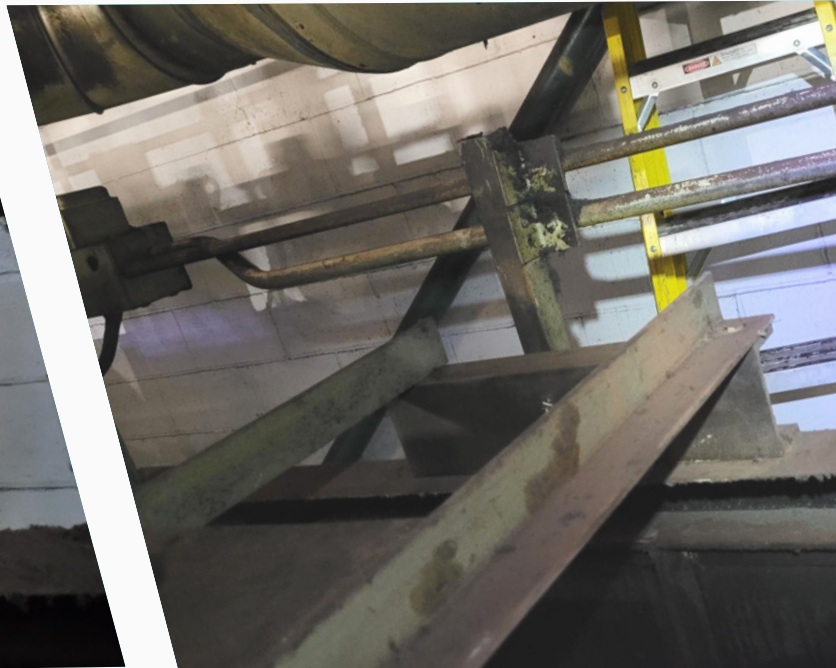

Lehr Cleaning Services

Overview

Kingfisher Industrial Services have over 15 years of experience in **specialised cleaning for the glass manufacturing industry**. Over the years, we have developed bespoke and specialised cleaning solutions that very few companies can deliver. **Lehr cleaning is one of them.**

We understand the importance of maintaining continuous production and not allowing any contaminants to tarnish your products.

However, as you can see from the photos below, over time the internal structures of Lehrs can **accumulate substantial build-ups of dust, grime and debris**. It is not something that you'd wish to see contaminating your glass containers!

Through our Lehr cleaning services, our clients have been able to **take advantage of scheduled maintenance periods** to deep clean their Lehrs while experiencing **no delays in restarting production**.