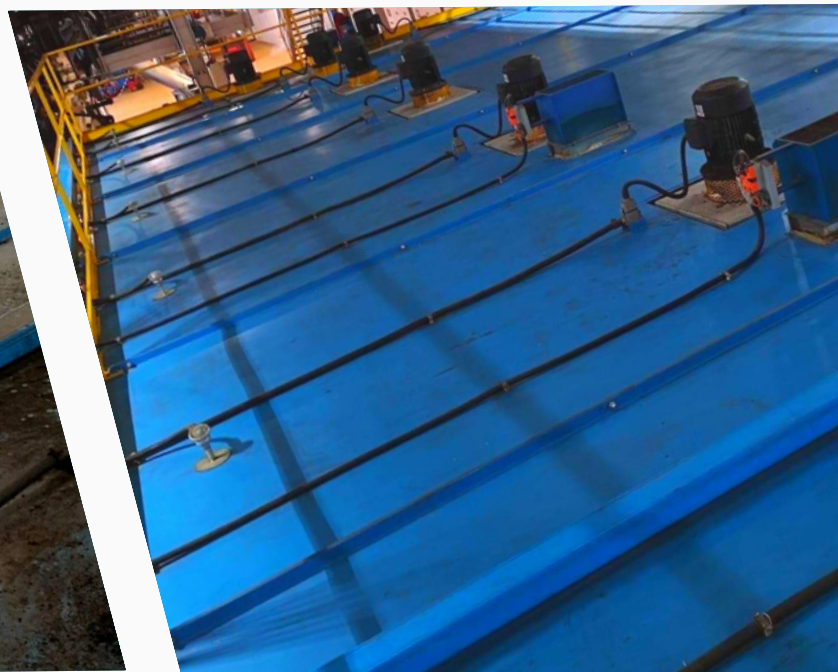

FIRE PREVENTION AND RESPONSE CLEANS

Kingfisher also offer Lehr cleaning services in cases **where there has been a fire at your industrial facility**. This gives you peace of mind that your essential machinery is **de-contaminated and clean ready for re-commissioning**.

Lehr cleaning can also help **prevent fires by removing dust, grime and contaminants within the machinery**. This is particularly important if the Lehrs do not receive periodic cleaning and have accumulated a substantial amount of dirt and grime.

LEHR ROOF CLEANS

It is an excellent idea to take advantage of shut-down maintenance periods to clean all Lehr roofs, when the structure is **cool enough for operatives to work safely**.

The removal of dust, oil and grime is another **fire prevention strategy**, and can reduce the risk of agitated material contaminating products on the production line.

Not to mention, a clean and respectable Lehr is much more **impressive to visitors and customers** than one coated in dust and oil.