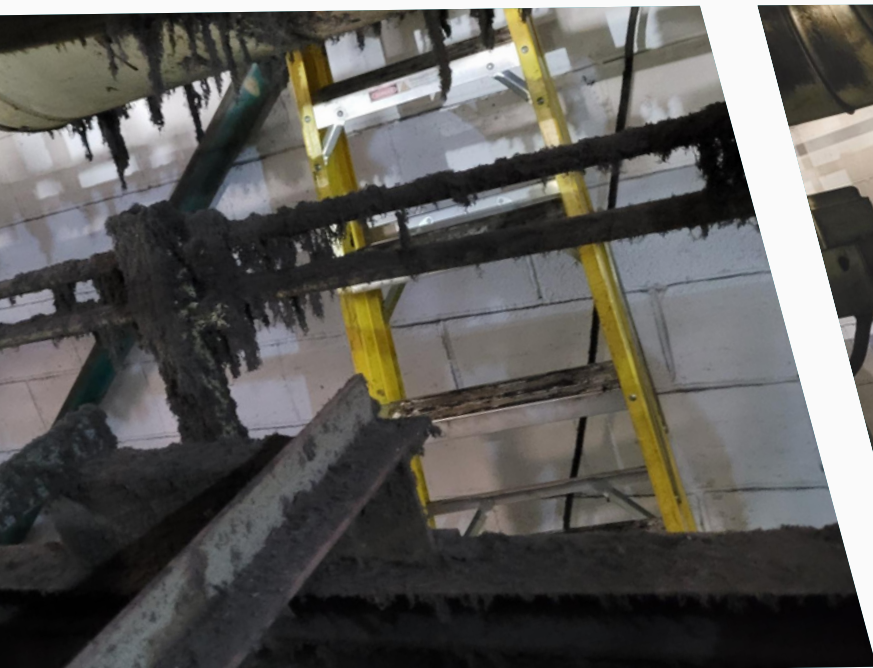

We understand the importance of maintaining continuous production and not allowing any contaminants to tarnish your products.

However, as you can see from the photos below, over time the internal structures of Lehrs can **accumulate substantial build-ups of dust, grime and debris**. It is not something that you'd wish to see contaminating your glass containers!

Lehr Cleaning Services

The Process

Kingfisher have developed a **specialised working method** for cleaning the internal structure of lehrs. This cleaning work takes place while the Lehrs are out of commission, meaning the internal temperatures are cool enough for our **operatives to safely enter and clean the Lehrs.**

Our experienced team **clean all internal walls and surfaces in each zone of the Lehr.** The belt guides are then cleared of dust and debris with a **high-powered industrial strength vacuum**, to reduce the risk of contamination to the product.